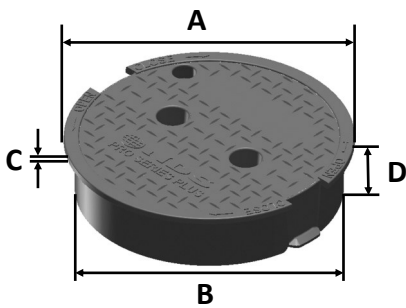

312BC ELEC

Series: Pro-Spec™ Series

Material: HDPE

Box Color: Gray

Lid Color: Gray

Lid Marking: Electrical

Box Weight: 2.99 lbs

Lid Weight: 1.21 lbs

Total Weight: 4.20 lbs

Load rating:

Pedestrian & lawn care equipment

Box includes 3/8"-16 brass nut

Made in USA

Made from 100% recycled materials

Lid Dimensions	
A. Top diameter	9 3/4"
B. Bottom diameter	9 1/16"
C. Rim thickness	1/4"
D. Overall height	2 3/16"

Box Dimensions	
A. Top inside diameter	9 3/16"
B. Top outside diameter	10 1/4"
C. Bottom inside diameter	11 1/2"
D. Bottom outside diameter	12 3/4"
E. Height	10"